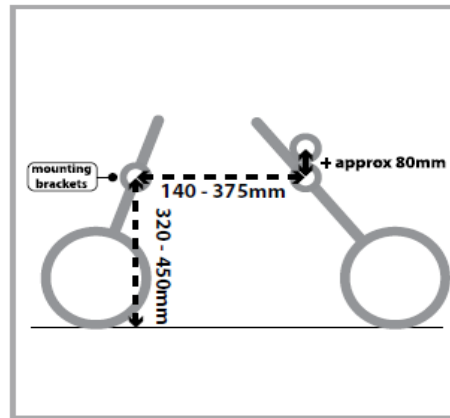

Buggypod io:

You cannot fit a bracket around two parallel telescopic tubes, as the tubes may slide alongside each other or split apart when folding pushchair (e.g. Bebeconfort Loola).

You can fit the bracket on one telescopic tube if there is a gap of minimum 2 mm between the tubing (e.g. Mamas and Papas Pliko).

Check that the mounting brackets, once fitted, do not interfere with the braking system or folding mechanism of the host pushchair.

Check that the tube to which you are fitting the bracket is vertical (looking from the rear or front), so that the bracket and Buggypod will sit vertically too.

The front bracket can be fitted slightly higher than the rear bracket if it helps achieve a good connection.
The Buggypod seat will then tilt back gently (as with many pushchairs) and you may in any case prefer that.

You may find it helpful to look at the images of the Buggypod attached to a number of pushchair models in the Support pages at www.buggypod.com.
If you are still unsure about whether the Buggypod will fit your pushchair, you can call our Helpline in the UK on 0870 850 3463 (M-F, 09:30-17:00) or email us at support@revelo.co.uk and we shall endeavour to help you. .
Your local retailer may also be able to advise on fitting.