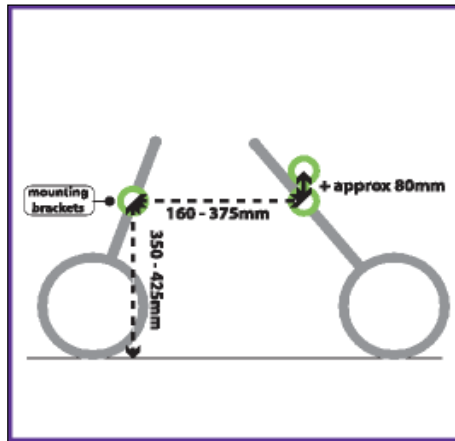

Size 51 brackets fit frames up to 4 cm diameter. Size 70 brackets fit frames more than 4 cm diameter

The Buggypod is supplied with a set of size 51 brackets included. Size 70 brackets are available to purchase separately.

To assess whether the Buggypod will fit your pushchair, you should check that there are exposed fixture points

on two major frame tubes on the right hand side of your pushchair.

On the Buggypod Smorph, the rear fixture point needs to be approximately 35-43 cm from the floor.

On the Buggypod iO, the rear fixture point needs to be approximately 32-45 cm from the floor.

The front fixture point can be level with the rear fixture point or up to approx. 8 cm higher.

Buggypod Smorph 2: